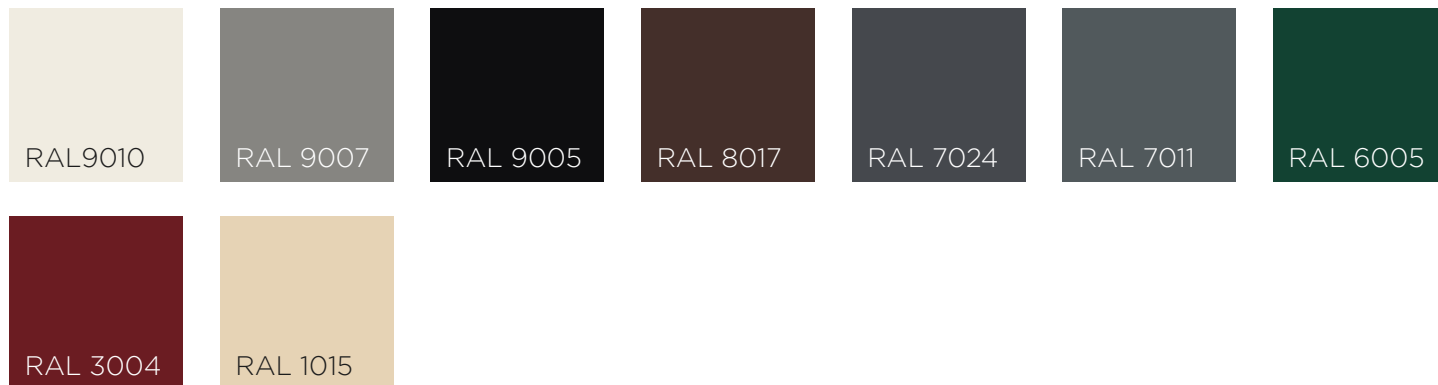

# COULEURS

COLORS | CORES

---

## COULEURS STANDARD

STANDARD COLORS | CORES STANDARD

---

Mat  
Matte | Mate

Sablé  
Textured | Texturado

Brillant  
Shine | Brilhante

## NOTRE SELECTION

OUR SELECTION | A NOSSA SELEÇÃO

---

Mat  
Matte | Mate

Sablé  
Textured | Texturado

Pour des raisons techniques relatives à l'impression, les couleurs réelles peuvent différer de celles présentées sur les illustrations et les photographies. Avant l'achat, il est recommandé de consulter un agent commercial.  
For technical reasons relating to printing, the actual colours may differ from those shown on the illustrations and photographs. Prior to purchase, it is recommended to consult a sales agent.  
Por razões técnicas relativas à impressão, as cores reais podem diferir das apresentadas nas ilustrações e nas fotografias. Antes da compra, recomenda-se consultar um agente comercial.

## COULEURS SPÉCIALES

SPECIAL COLORS | CORES ESPECIAIS

---

Mat

Matte | Mate

Sablé

Textured | Texturado

Brillant